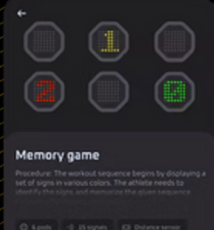

**Connectivity**  
Bluetooth connection to app (iOS / Android)

**Data Sampling**  
Force, speed, split & reaction times

**Pod Count (Starter Kit)**  
6 pods (3 timing gates + 4 reaction points)

**Mounting Options**  
Tripods, suction cups, straps