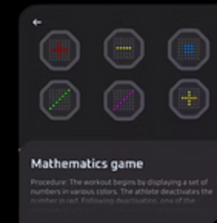

**Connectivity**  
Bluetooth connection to app (iOS / Android)

**Data Sampling**  
Force, speed, split & reaction times

**Pod Count (Starter Kit)**  
6 pods (3 timing gates + 4 reaction points)

**Mounting Options**  
Tripods, suction cups, straps