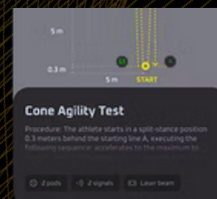

**Connectivity**  
Bluetooth connection to app (iOS / Android)

**Data Sampling**  
Force, speed, split & reaction times

**Pod Count (Starter Kit)**  
6 pods (3 timing gates + 4 reaction points)

**Mounting Options**  
Tripods, suction cups, straps