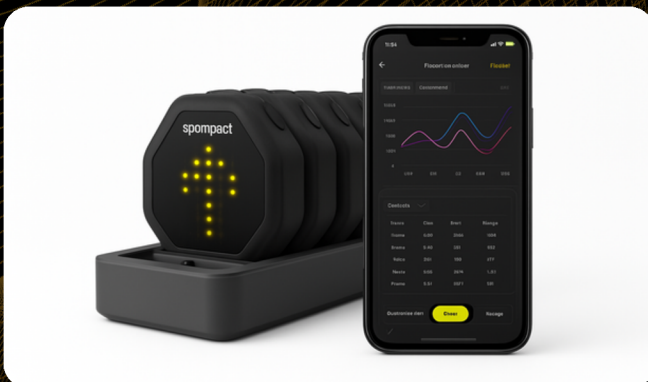

## NEURO-REACTION & AGILITY SYSTEM

The Sportreact Neoagility System is an advanced platform for enhancing reactive agility, focusing on speed, reaction time, and decision-making. It combines laser timing gates and reaction lights for precise performance measurement. A core USP is the capture of real-time data (time, velocity, acceleration) to analyze the athlete's entire reaction-to-movement process. The system's flexibility supports diverse drills, from linear sprints to complex game-like reactive movements using visual cues. Sportreact makes athletic performance measurable, repeatable, and progressive in any setting. This capability allows coaches to individualize training and track improvements consistently.

VERSATILE FOR INDIVIDUAL &  
SCALABLE FOR GROUPS

USEFUL FOR PHYSICAL &  
COGNITIVE TRAINING

PORTABLE, EASY TO  
SETUP AND DEPLOY

- Reactive T-Tests, Agility Lane, Signal-Based Shuttles, Y Tests, Customized If-Then Tasks, Three Cone, Test Curvilinear Speed, Endurance, Yo-Yo Intermittent & More
- With accessories like LED pods, timing gates, reaction sensors, and mounting stands for flexible setup