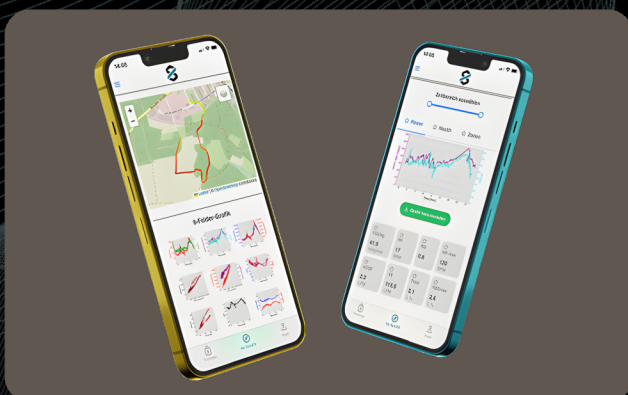

PORTABLE METABOLIC ANALYZER

SpiroFit is a portable metabolic and performance analyzer that delivers lab-grade breath analysis in a compact device. It measures key metrics such as v_{CO_2} max, ventilatory thresholds, energy expenditure and breathing efficiency in real time. Advanced oxygen, carbon dioxide and airflow sensors ensure accurate and reliable results. The device connects wirelessly to a mobile app for guided testing and instant insights. No external calibration or lab setup is required, making it easy to use anywhere. Lightweight and mobile, SpiroFit supports regular testing and long-term tracking. It is ideal for athletes, coaches and health professionals seeking precise, data-driven performance insights.

LAB-GRADE TRIPLE
SENSOR SYSTEM

SUITABLE FOR FIELD,
GYM & CLINIC USE

REAL-TIME BREATH
ANALYSIS

NO CALIBRATION ROUTINES
OR FIXED INSTALLATION REQUIRED

LIGHTWEIGHT, WIRELESS,
AND RECHARGEABLE

V_{CO_2} MAX & TRAINING
ZONE INSIGHTS

WIRELESS AND
APP-CONNECTED

DESIGNED FOR FAST SETUP
AND COMFORTABLE USE

- SpiroFit breath analysis technology delivers objective, lab-grade metabolic data to guide evidence-based training and clinical decisions
- Its portable, app-connected design enables real-time testing, easy data tracking, and flexible use across gyms, clinics, and field settings