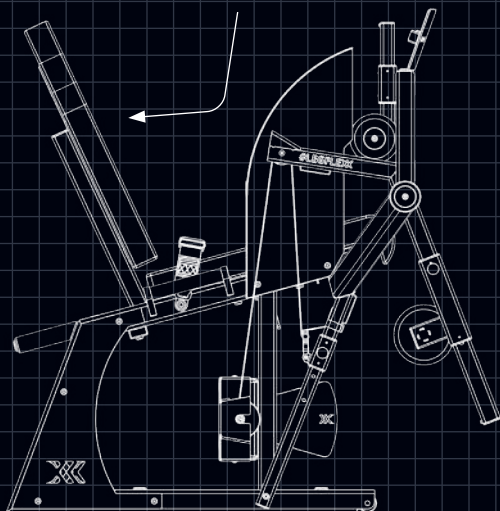

Strength Matters

EXXENTRIC

Product Catalog 2024

A young man with light brown hair, wearing a red t-shirt, is shown in profile, smiling and looking down. He is in a factory or industrial setting, with a large, out-of-focus wheel or gear in the foreground on the left. The background is dark and industrial, with some blurred text visible.

LEGEXX

KPULLEY

KBOX

LEGFLEXX

KPULLEY GO

EXXENTRIC

#KBO

Flywheel Technology