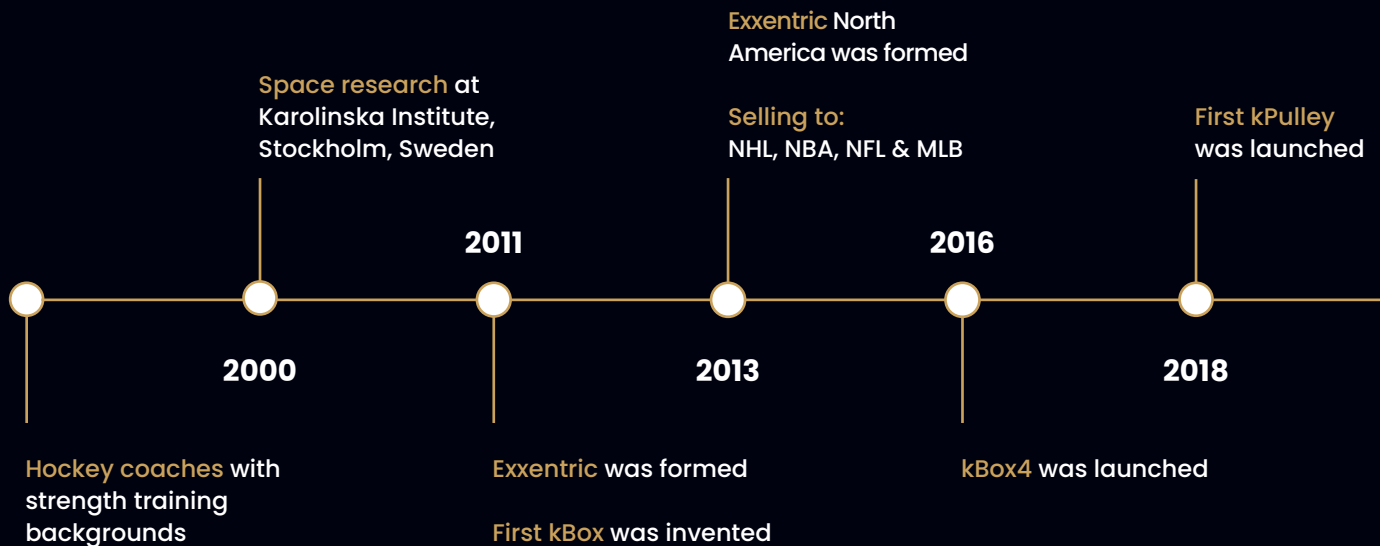

Our Story

Since its foundation in 2011, Exxentric has exponentially grown its partner network and continues to provide strength training devices in **70+ countries** worldwide.

100K Followers
70 Countries
40 Sales Partners
30 Employees
6 Continents