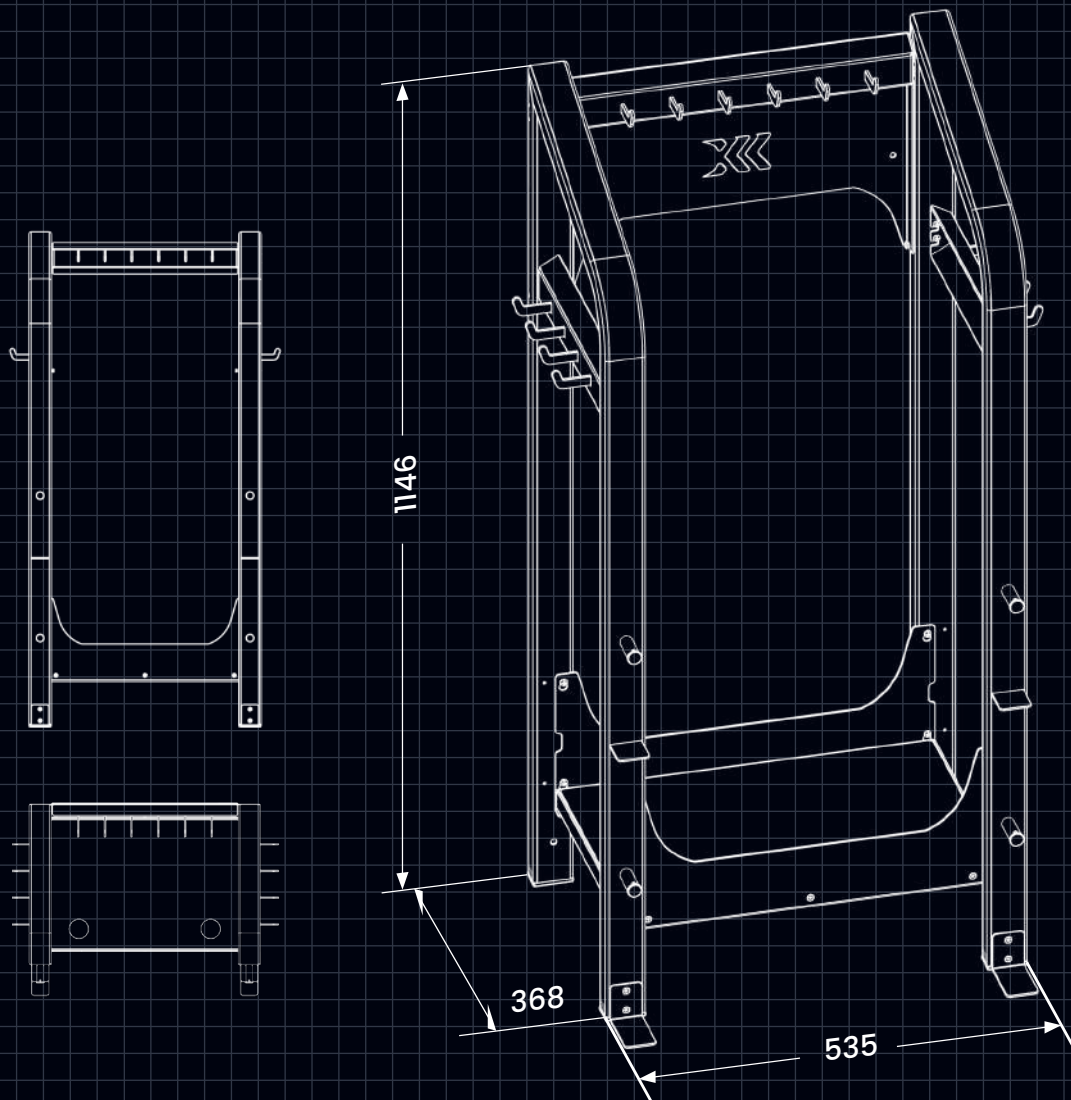

Accessories and Storage

Exentric's line of equipment for flywheel training includes a complete range of custom-made accessories

Selection of Accessories

Flywheels

0.005, 0.010, 0.025, 0.050
and 0.070 kgm²