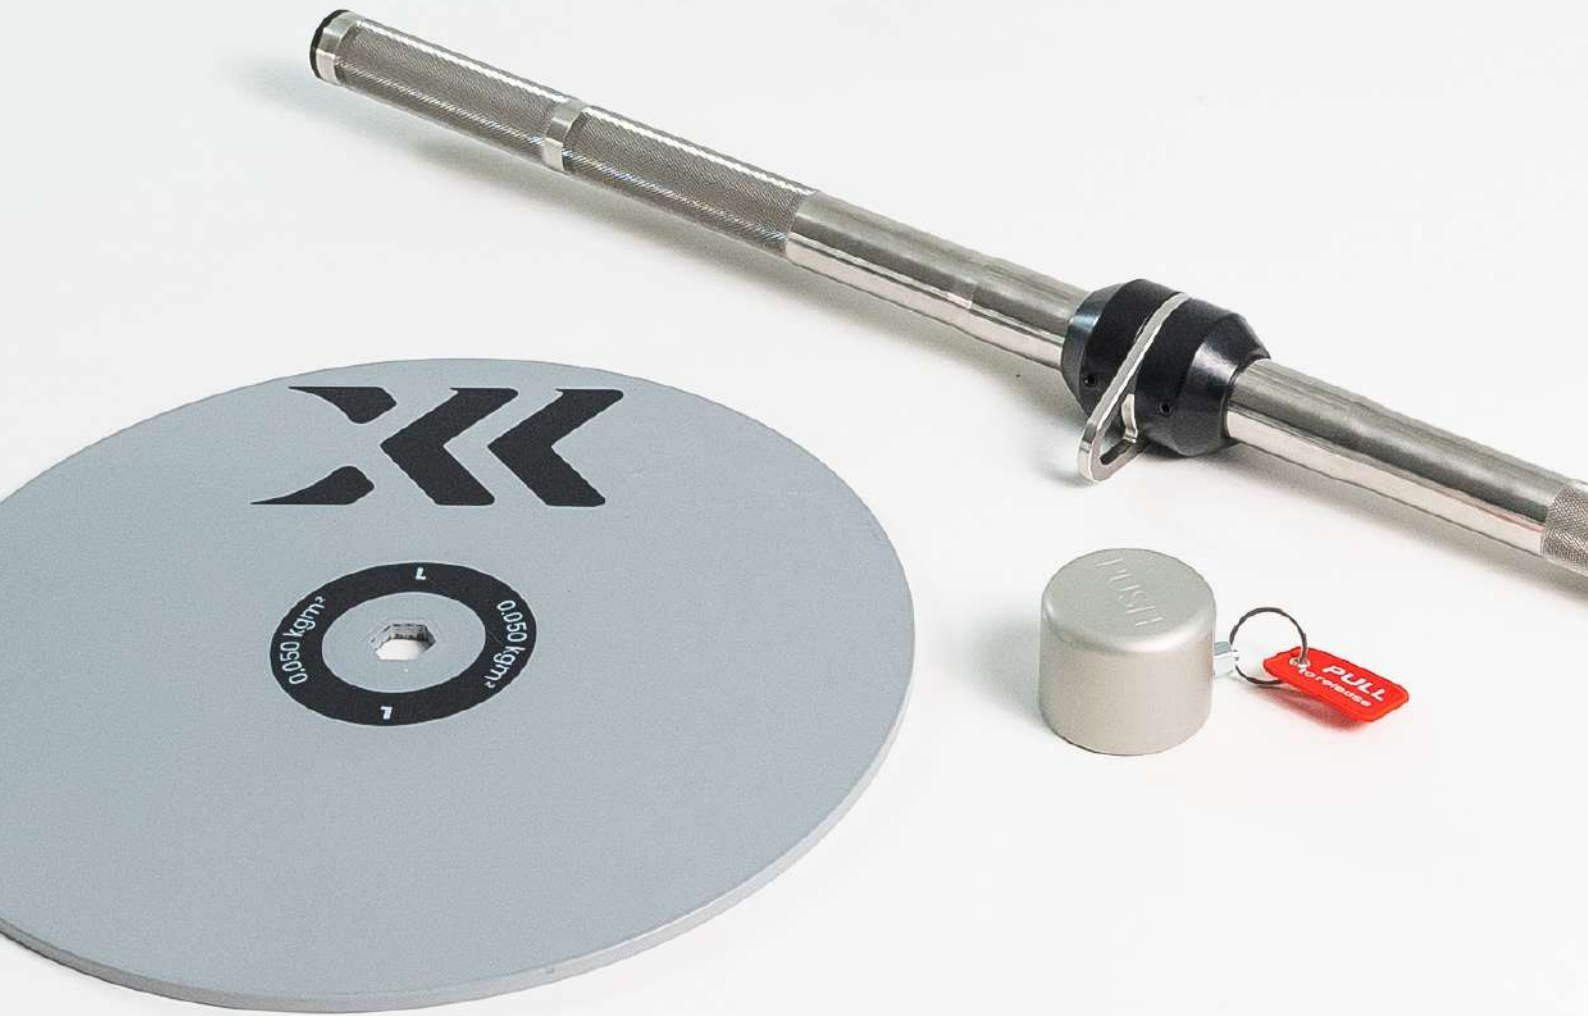

Accessories

Our accessories are custom-made for Flywheel Training and can be attached to or stacked on top of your Flywheel Training device to maximize your training versatility. Both individually or collectively they can accommodate a multitude of upper and lower body exercises. Furthermore, we provide replacement components as well.