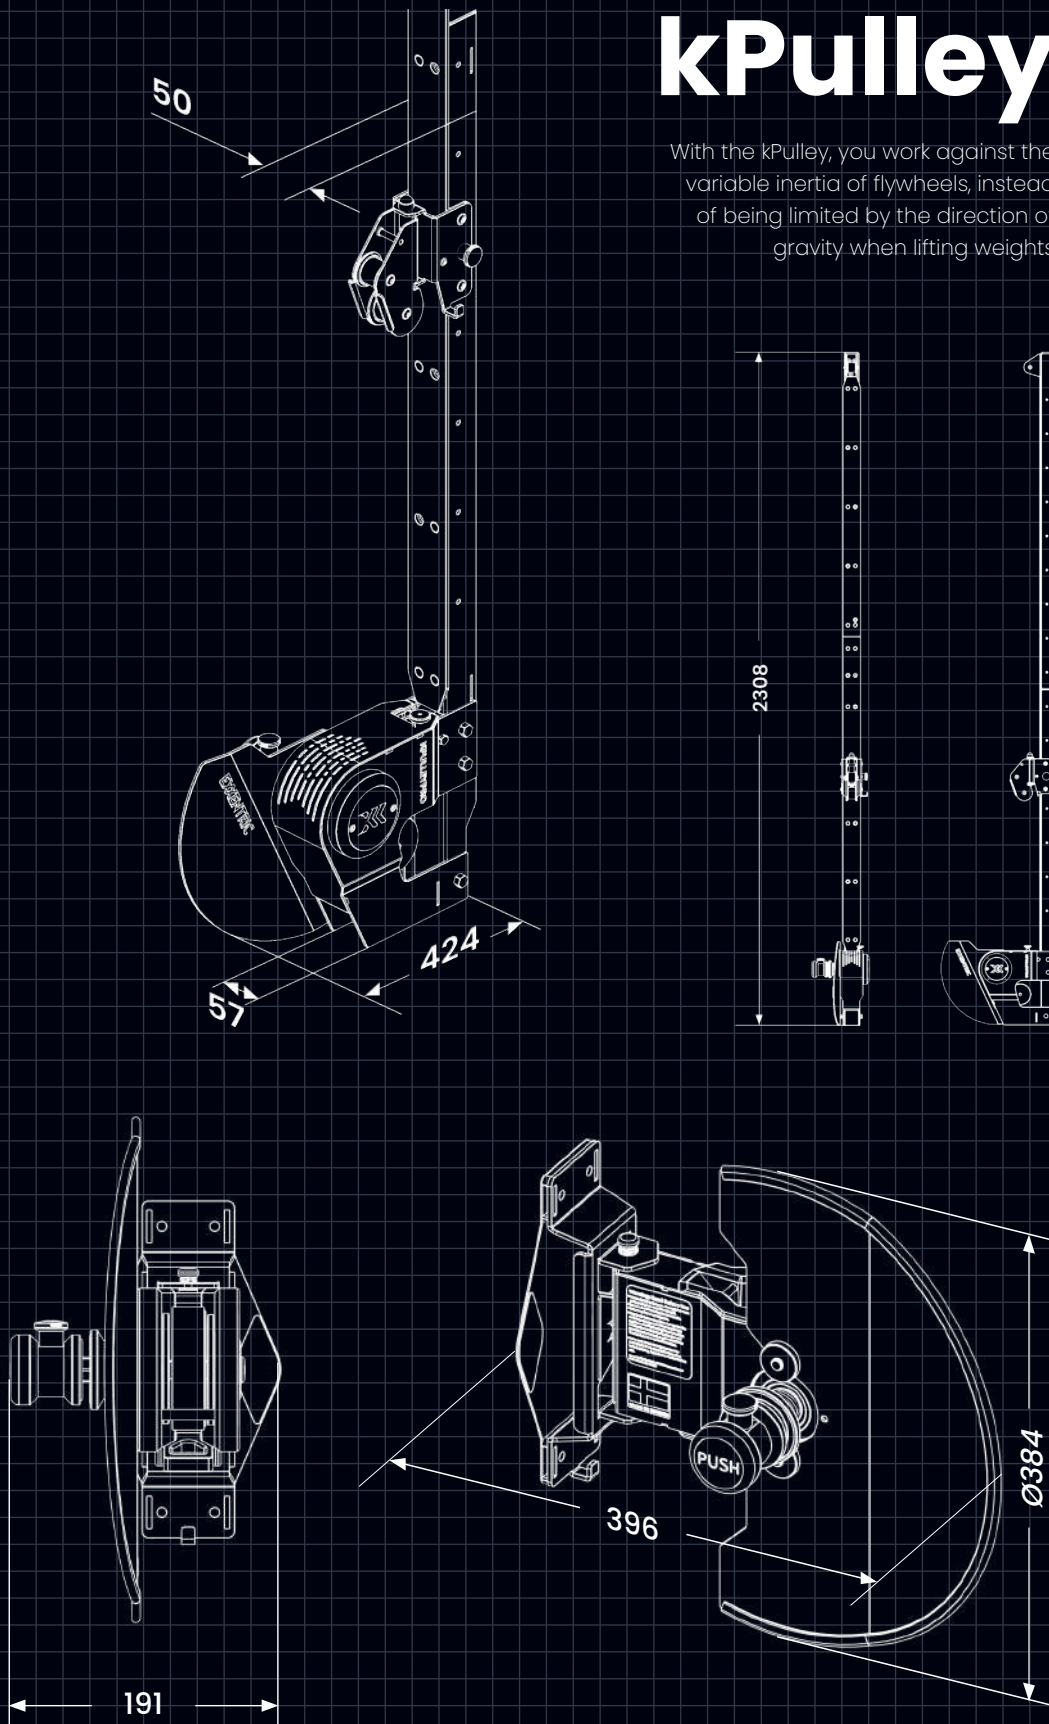

kPulley

With the kPulley, you work against the variable inertia of flywheels, instead of being limited by the direction of gravity when lifting weights

All dimensions in millimeters