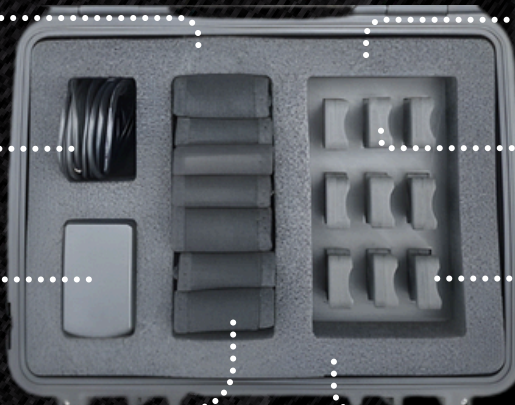

ENODE TEAM BUNDLE

The Enode Team Bundle is a comprehensive solution designed for professional teams and high-performance facilities. It centralizes athlete data into one powerful ecosystem, allowing coaches to monitor bar speed, power, and movement quality across their entire roster in real-time. This professional-grade package is engineered to streamline high-volume testing while maintaining the rigorous data standards required by elite sporting organizations. By utilizing the Enode Pro app and web portal, staff can instantly autoregulate training loads and track long-term athletic development. This kit ensures lab-grade precision remains accessible on the weight room floor, making every rep count toward victory.

100 ATHLETE PROFILES
INCLUDED

UNLIMITED CLOUD
DATA STORAGE

UNLIMITED CUSTOM
WORKOUT TEMPLATES

CENTRALIZED GROUP
PERFORMANCE MANAGEMENT

10 SIMULTANEOUS
DEVICE LOGINS

1GB DEDICATED
VIDEO STORAGE

FULL WEB PORTAL
ACCESS

ADVANCED FORCE-
VELOCITY PROFILING

- Maximize your entire team's athletic potential by leveraging real-time velocity data to make informed coaching decisions every day
- Experience effortless coaching at scale with a centralized management system that simplifies complex performance tracking for elite sport teams