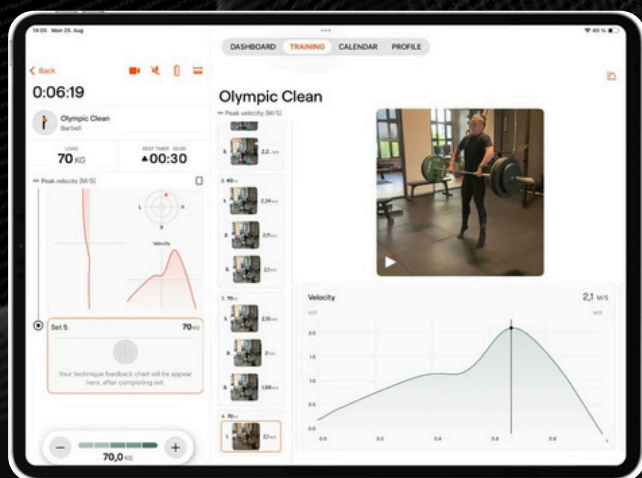

ENODE TEAM BUNDLE

The Enode Team Bundle is a comprehensive solution designed for professional teams and high-performance facilities. It centralizes athlete data into one powerful ecosystem, allowing coaches to monitor bar speed, power, and movement quality across their entire roster in real-time. This professional-grade package is engineered to streamline high-volume testing while maintaining the rigorous data standards required by elite sporting organizations. By utilizing the Enode Pro app and web portal, staff can instantly autoregulate training loads and track long-term athletic development. This kit ensures lab-grade precision remains accessible on the weight room floor, making every rep count toward victory.

100 ATHLETE PROFILES
INCLUDED

UNLIMITED CLOUD
DATA STORAGE

UNLIMITED CUSTOM
WORKOUT TEMPLATES

CENTRALIZED GROUP
PERFORMANCE MANAGEMENT

10 SIMULTANEOUS
DEVICE LOGINS

1GB DEDICATED
VIDEO STORAGE

FULL WEB PORTAL
ACCESS

ADVANCED FORCE-
VELOCITY PROFILING

- Maximize your entire team's athletic potential by leveraging real-time velocity data to make informed coaching decisions every day
- Experience effortless coaching at scale with a centralized management system that simplifies complex performance tracking for elite sport teams

Web Portal
Full desktop browser access.

Team Management
Centralized group performance.

Pro Analysis
Advanced force-velocity profiling.

Live Feedback
Real-time AI audio cues.

1RM Prediction
Automated prediction logic.