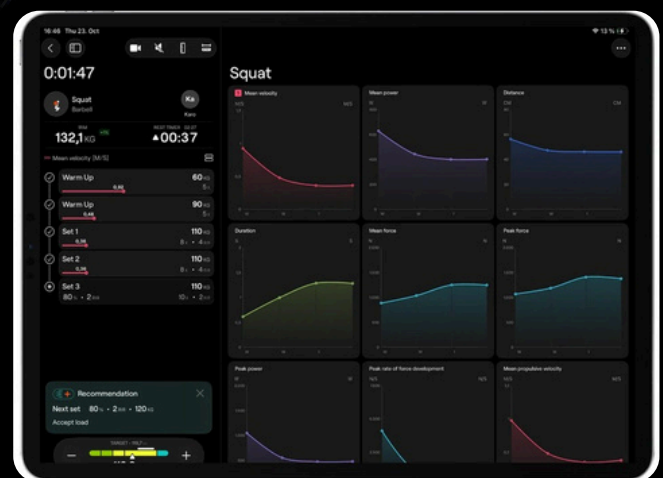

ENODE TEAM BUNDLE

The Enode Team Bundle is a comprehensive solution designed for professional teams and high-performance facilities. It centralizes athlete data into one powerful ecosystem, allowing coaches to monitor bar speed, power, and movement quality across their entire roster in real-time. This professional-grade package is engineered to streamline high-volume testing while maintaining the rigorous data standards required by elite sporting organizations. By utilizing the Enode Pro app and web portal, staff can instantly autoregulate training loads and track long-term athletic development. This kit ensures lab-grade precision remains accessible on the weight room floor, making every rep count toward victory.

100 ATHLETE PROFILES
INCLUDED

UNLIMITED CLOUD
DATA STORAGE

UNLIMITED CUSTOM
WORKOUT TEMPLATES

CENTRALIZED GROUP
PERFORMANCE MANAGEMENT

10 SIMULTANEOUS
DEVICE LOGINS

1GB DEDICATED
VIDEO STORAGE

FULL WEB PORTAL
ACCESS

ADVANCED FORCE-
VELOCITY PROFILING

- Maximize your entire team's athletic potential by leveraging real-time velocity data to make informed coaching decisions every day
- Experience effortless coaching at scale with a centralized management system that simplifies complex performance tracking for elite sport teams

Web Portal
Full desktop browser access.

Team Management
Centralized group performance.

Pro Analysis
Advanced force-velocity profiling.

Live Feedback
Real-time AI audio cues.

1RM Prediction
Automated prediction logic.