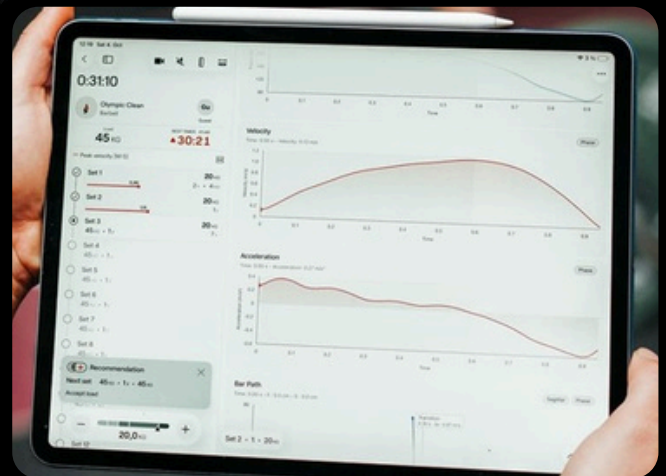

# ELEIKO BAR SENSOR KIT

The Enode Sensor is a lightweight, 16-gram device for Velocity Based Training, delivering lab-grade precision in a compact, wireless design. It uses advanced inertial sensors validated against 3D motion capture to track movement accurately. Integrated magnets and straps allow quick attachment to barbells, plates, machines, or dumbbells. The sensor provides real-time feedback on velocity, power, and bar path. Athletes can quantify effort and autoregulate loads for every exercise. Its versatile design works across all training modalities. The Enode Sensor makes every workout data-driven, efficient, and optimized for strength development.

INCLUDES STRAP FOR  
DUMBBELLS AND BODYWEIGHT

WIRELESS BLUETOOTH SYNCING  
FOR INSTANT ANALYSIS

TRACK VELOCITY, POWER,  
FORCE, AND PATH

TWELVE HOURS PERFORMANCE  
PER SINGLE CHARGE

LAB-GRADE ACCURACY VALIDATED  
AGAINST MOTION CAPTURE

AUTO-START AND STANDBY  
TO SAVE POWER

ULTRA-LIGHTWEIGHT 16G  
DESIGN FITS ANY EQUIPMENT

INSTANT REAL-TIME FEEDBACK  
AFTER EVERY REPETITION

- Enode is your weight-room navigator, turning movement data into clear, goal-based training recommendations
- More than VBT, track 11 base metrics + barbell path. You can measure Jumps including RSI, and RoM.