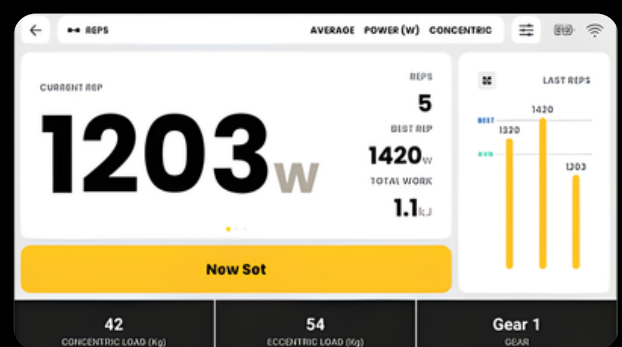

SPRINT 2

The 1080 Sprint is an advanced system for resisted and assisted sprint training that improves acceleration, top speed, and change of direction. It uses precise motor control to apply resistance or assistance over short or long distances. Every run captures real-time data on force, power, and velocity for clear, measurable feedback. Coaches can program resisted sprints, overspeed runs, and sport-specific drills with accuracy. It supports both performance development and return-to-play testing. The portable design works on tracks, turf, or indoor spaces without large equipment. This makes speed training efficient, progressive, and easy to measure.

REAL TIME DISPLAY OF TIME,
DISTANCE, SPEED, FORCE, POWER

PEDAL CARRYING
HANDLE

START IN THE
10 SECOND

GEAR 2 ANCHOR FOR
HEAVY RESISTANCE

7" TOUCH SCREEN &
WIFI CONNECTED

RECHARGEABLE
99 WH BATTERY

DUST & WEATHER
PROTECTED SMART

UP TO 180m LINE

- Built-in screen display total time distance & speed of the resisted & assisted sprints. Measures research grade data in real-time with high-resolution
- The Sprint 2 includes a waist belt, sprint harness, ankle cuffs, hand grips, pulleys, anchor straps, & towing attachments for resisted & assisted training

Load determined
dynamically by line speed

Maximum Resistance

Up to 70 kg (154 lbs), < 3
seconds in Gear 2

Maximum Speed

14 m/s, 50 km/h, 31 mph

Maximum Power Output

2200 W

Weight