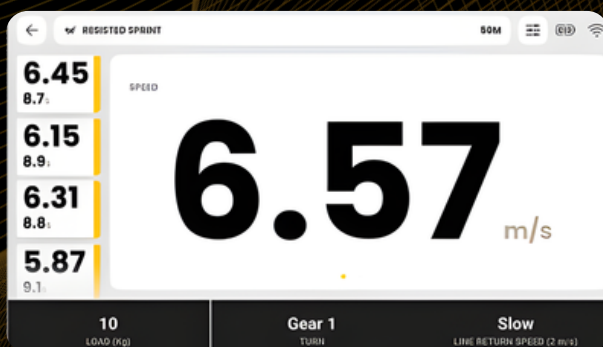

SPRINT 2

The 1080 Sprint is an advanced system for resisted and assisted sprint training that improves acceleration, top speed, and change of direction. It uses precise motor control to apply resistance or assistance over short or long distances. Every run captures real-time data on force, power, and velocity for clear, measurable feedback. Coaches can program resisted sprints, overspeed runs, and sport-specific drills with accuracy. It supports both performance development and return-to-play testing. The portable design works on tracks, turf, or indoor spaces without large equipment. This makes speed training efficient, progressive, and easy to measure.

REAL TIME DISPLAY OF TIME,
DISTANCE, SPEED, FORCE, POWER

PEDAL CARRYING
HANDLE

START IN THE
10 SECOND

GEAR 2 ANCHOR FOR
HEAVY RESISTANCE

7" TOUCH SCREEN &
WIFI CONNECTED

RECHARGEABLE
99 WH BATTERY

DUST & WEATHER
PROTECTED SMART

UP TO 180m LINE

- Built-in screen display total time distance & speed of the resisted & assisted sprints. Measures research grade data in real-time with high-resolution
- The Sprint 2 includes a waist belt, sprint harness, ankle cuffs, hand grips, pulleys, anchor straps, & towing attachments for resisted & assisted training

Load determined
dynamically by line speed

Maximum Resistance

Up to 70 kg (154 lbs), < 3
seconds in Gear 2

Maximum Speed

14 m/s, 50 km/h, 31 mph

Maximum Power Output

2200 W

Weight