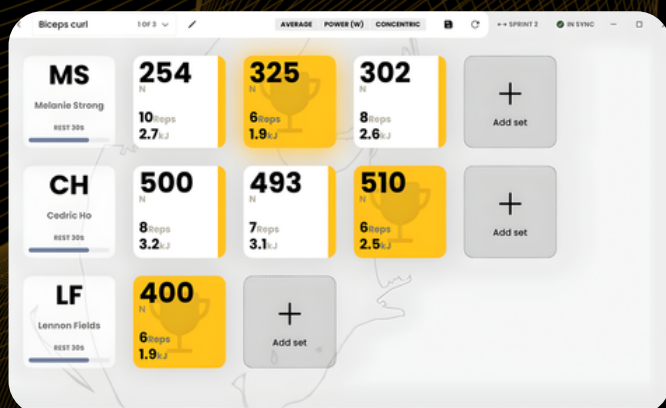

QUANTUM

The 1080 Quantum is a world-class smart resistance system engineered to bridge the gap between high-performance strength training and neurological efficiency. Utilizing advanced computer-controlled motors, it provides instantaneous, ultra-smooth resistance throughout every millimeter of a movement. This allows coaches and therapists to target specific training adaptations—from explosive power and maximum velocity to controlled eccentric loading and isokinetic testing. The Quantum transforms standard exercises into precise diagnostic tools, ensuring that every set is optimized for the athlete's current physical state.

- Athlete Profiles: Simple tiles display each athlete with their specific force numbers and training sets.
- Progressive Comparison: Overlay current session data against historical benchmarks to visualize performance trends and fatigue levels instantly.

Technical Specifications

Gear 1 Concentric Load
2–50 kg (4–110 lbs)

Gear 1 Eccentric Load
1–60 kg (2–132 lbs)

Gear 2 Concentric Load
2–100 kg (4–220 lbs)

Gear 2 Eccentric Load
2–120 kg (4–265 lbs)

Gear 2 Max 3s Load (Con/Ecc)
175 kg (386 lbs) / 325 kg (717 lbs)

Concentric Velocity
0.1–8 m/s (0.3–26 ft/s)
Max speed halved in Gear 2

Eccentric Velocity
0.1–6 m/s (0.3–20 ft/s)
Max speed halved in Gear 2

Sampling Frequency
333 Hz (force, speed, power)

Interface
Tablet touchscreen or laptop
Windows 10 / 11