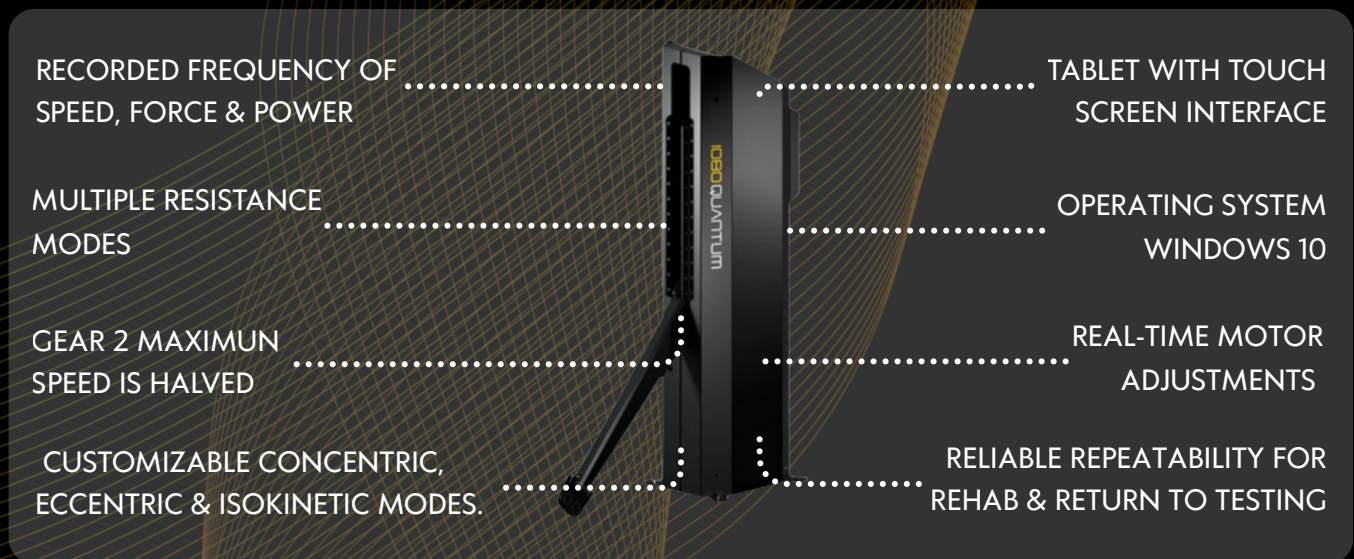

QUANTUM

The 1080 Quantum is a world-class smart resistance system engineered to bridge the gap between high-performance strength training and neurological efficiency. Utilizing advanced computer-controlled motors, it provides instantaneous, ultra-smooth resistance throughout every millimeter of a movement. This allows coaches and therapists to target specific training adaptations—from explosive power and maximum velocity to controlled eccentric loading and isokinetic testing. The Quantum transforms standard exercises into precise diagnostic tools, ensuring that every set is optimized for the athlete's current physical state.

- Athlete Profiles: Simple tiles display each athlete with their specific force numbers and training sets.
- Progressive Comparison: Overlay current session data against historical benchmarks to visualize performance trends and fatigue levels instantly.

Technical Specifications

Gear 1 Concentric Load
2–50 kg (4–110 lbs)

Gear 1 Eccentric Load
1–60 kg (2–132 lbs)

Gear 2 Concentric Load
2–100 kg (4–220 lbs)

Gear 2 Eccentric Load
2–120 kg (4–265 lbs)

Gear 2 Max 3s Load (Con/Ecc)
175 kg (386 lbs) / 325 kg (717 lbs)