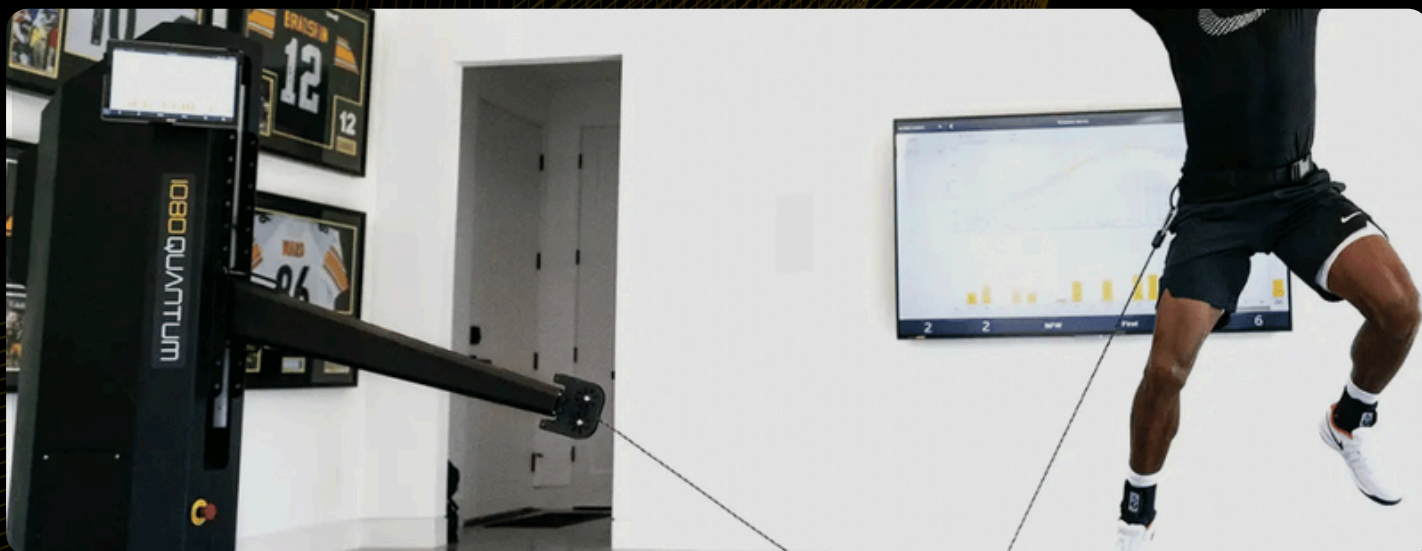

Technical Specifications

Gear 1 Concentric Load
2–50 kg (4–110 lbs)

Gear 1 Eccentric Load
1–60 kg (2–132 lbs)

Gear 2 Concentric Load
2–100 kg (4–220 lbs)

Gear 2 Eccentric Load
2–120 kg (4–265 lbs)

Gear 2 Max 3s Load (Con/Ecc)
175 kg (386 lbs) / 325 kg (717 lbs)

Concentric Velocity
0.1–8 m/s (0.3–26 ft/s)
Max speed halved in Gear 2

Eccentric Velocity
0.1–6 m/s (0.3–20 ft/s)
Max speed halved in Gear 2

Sampling Frequency
333 Hz (force, speed, power)

Interface
Tablet touchscreen or laptop
Windows 10 / 11

Column Weight
180 kg (400 lbs) each

Column Height
1.7 m (5.6 ft)

Max Cable Travel
5 m (16 ft)

We are a complete solution provider for all your Sport Science, Biomechanics, SnC, Physiology, Data Management, Data Analysis, & High Performance Management needs. We are your partners in excellence!

Get in Touch...!

MEDEVICE HEALTHTECH
TRUST | TECHNOLOGY | INNOVATION

sales@medevice.co

+91 94056 60000 / +91 75881 34567

Pune

Scan for More Products & Videos

medevice.co

Quantum Video

// MedeviceHealthtech