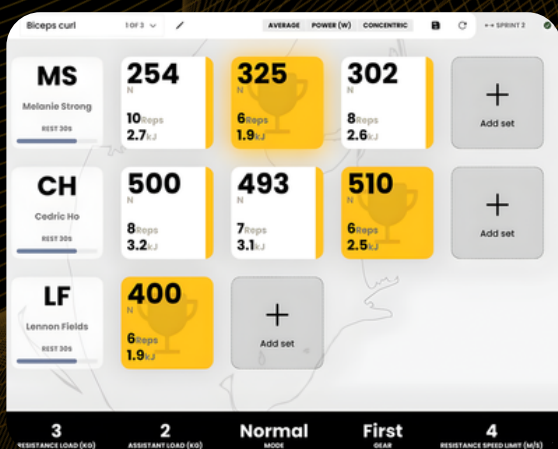

# QUANTUM SYNCRO

The 1080 Quantum Syncro is a smart resistance system designed to build strength, power, and efficient movement. It applies computer-controlled resistance through every phase of a lift for precise concentric, eccentric, and isokinetic training. Real-time data tracks force, velocity, and power on every rep for clear performance insight. The system supports explosive training, controlled strength work, and sport-specific movements. It is also well suited for rehab and return-to-play testing with consistent, repeatable results. Compact and versatile.

- Dashboard displays each athlete with their force numbers & training sets in simple tiles & Force-position graph shows how their force changes through the full range of motion across reps
- The 1080 Quantum Syncro uses bar attachments, hand grips, ankle cuffs, pulleys, and anchor straps to support strength, power, and rehab training

## Gear 1 Concentric Load

2–50 kg (4–110 lbs)