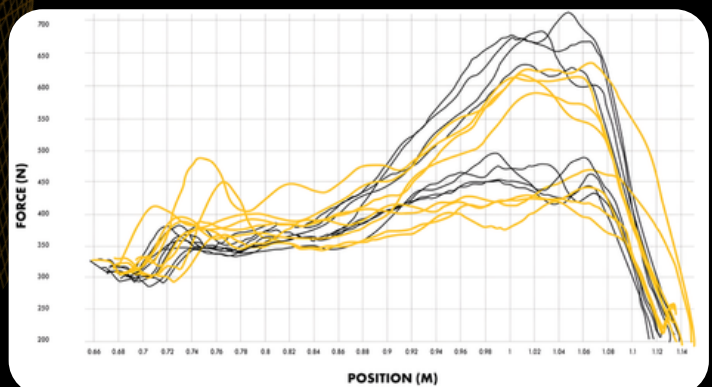

# QUANTUM SYNCRO

The 1080 Quantum Syncro is a smart resistance system designed to build strength, power, and efficient movement. It applies computer-controlled resistance through every phase of a lift for precise concentric, eccentric, and isokinetic training. Real-time data tracks force, velocity, and power on every rep for clear performance insight. The system supports explosive training, controlled strength work, and sport-specific movements. It is also well suited for rehab and return-to-play testing with consistent, repeatable results. Compact and versatile.

- Dashboard displays each athlete with their force numbers & training sets in simple tiles & Force-position graph shows how their force changes through the full range of motion across reps
- The 1080 Quantum Syncro uses bar attachments, hand grips, ankle cuffs, pulleys, and anchor straps to support strength, power, and rehab training

## Gear 1 Concentric Load

2–50 kg (4–110 lbs)