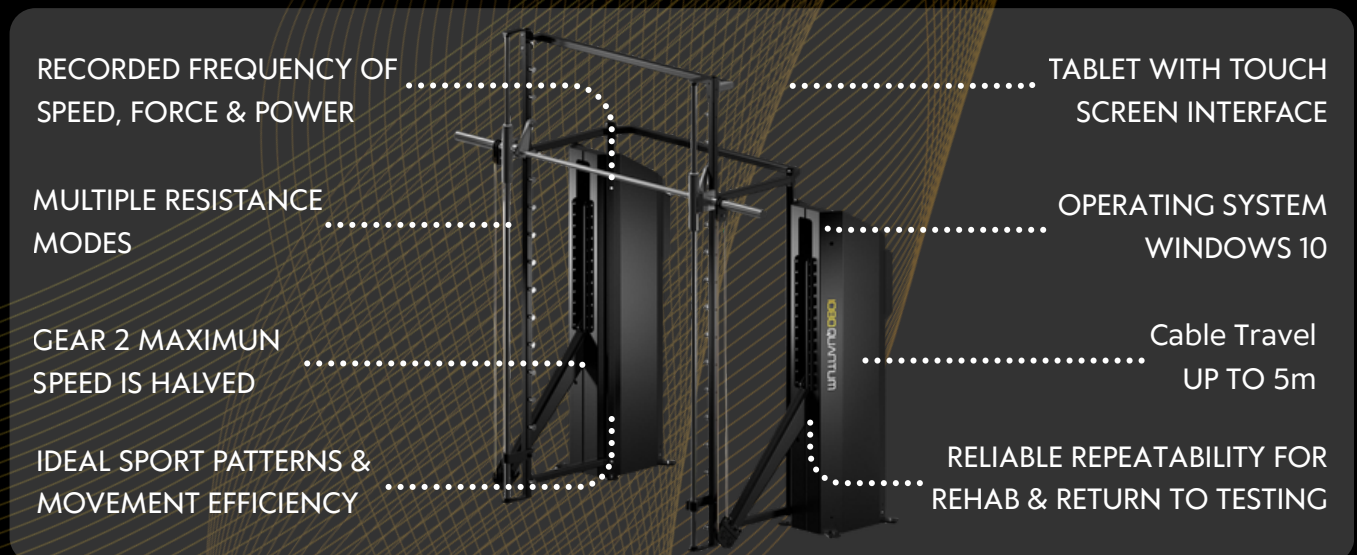

# QUANTUM SYNCRO

The 1080 Quantum Syncro is a smart resistance system designed to build strength, power, and efficient movement. It applies computer-controlled resistance through every phase of a lift for precise concentric, eccentric, and isokinetic training. Real-time data tracks force, velocity, and power on every rep for clear performance insight. The system supports explosive training, controlled strength work, and sport-specific movements. It is also well suited for rehab and return-to-play testing with consistent, repeatable results. Compact and versatile.

- Dashboard displays each athlete with their force numbers & training sets in simple tiles & Force-position graph shows how their force changes through the full range of motion across reps
- The 1080 Quantum Syncro uses bar attachments, hand grips, ankle cuffs, pulleys, and anchor straps to support strength, power, and rehab training