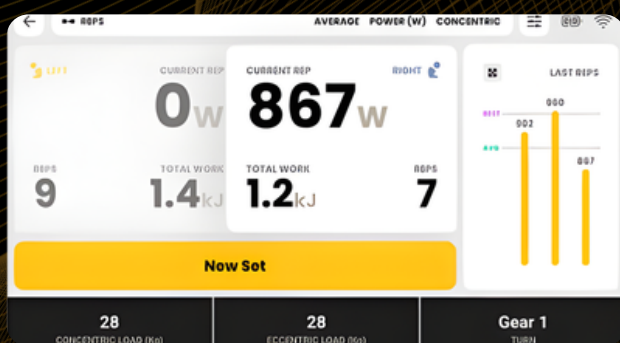

# CABLE

The 1080 Cable is a compact, high-performance training system engineered for strength, speed, and power development. It delivers smooth, controlled resistance with real-time data feedback, enabling athletes and patients to train with precision. Featuring multiple modes—including high-speed, isokinetic, and eccentric overload—it is ideal for both performance training and rehabilitation. Its portable design allows for quick setup on a wall mount, rack, or any training zone, offering a wide range of exercises without occupying excessive space. The result is a versatile platform that elevates the quality and efficiency of every workout.

REAL TIME DISPLAY OF TIME,  
DISTANCE, SPEED, FORCE, POWER

PEDAL CARRYING  
HANDLE

ANGLE ADJUST  
BUTTON ± 90°

GEAR 2 ANCHOR FOR  
RESISTANCE UP TO 100 KG

7" TOUCH SCREEN &  
WIFI CONNECTED

DUST & WEATHER  
PROTECTED SMART

4.5 m LINE & LINE  
SPEED 5 m/s

RECHARGEABLE 99  
WH BATTERY

- Built-in screen displays current rep, number of reps, best rep, and total work. Measures research grade data in real-time with high-resolution
- The 1080 cable system includes waist belts, harnesses, ankle cuffs, hand grips, bar attachments, pulleys, anchor straps