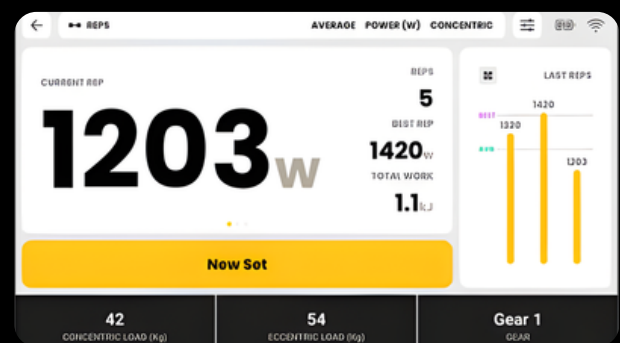

# CABLE

The 1080 Cable is a compact, high-performance training system engineered for strength, speed, and power development. It delivers smooth, controlled resistance with real-time data feedback, enabling athletes and patients to train with precision. Featuring multiple modes—including high-speed, isokinetic, and eccentric overload—it is ideal for both performance training and rehabilitation. Its portable design allows for quick setup on a wall mount, rack, or any training zone, offering a wide range of exercises without occupying excessive space. The result is a versatile platform that elevates the quality and efficiency of every workout.

REAL TIME DISPLAY OF TIME,  
DISTANCE, SPEED, FORCE, POWER

PEDAL CARRYING  
HANDLE

ANGLE ADJUST  
BUTTON ± 90°

GEAR 2 ANCHOR FOR  
RESISTANCE UP TO 100 KG

7" TOUCH SCREEN &  
WIFI CONNECTED

DUST & WEATHER  
PROTECTED SMART

4.5 m LINE & LINE  
SPEED 5 m/s

RECHARGEABLE 99  
WH BATTERY

- Built-in screen displays current rep, number of reps, best rep, and total work. Measures research grade data in real-time with high-resolution
- The 1080 cable system includes waist belts, harnesses, ankle cuffs, hand grips, bar attachments, pulleys, anchor straps